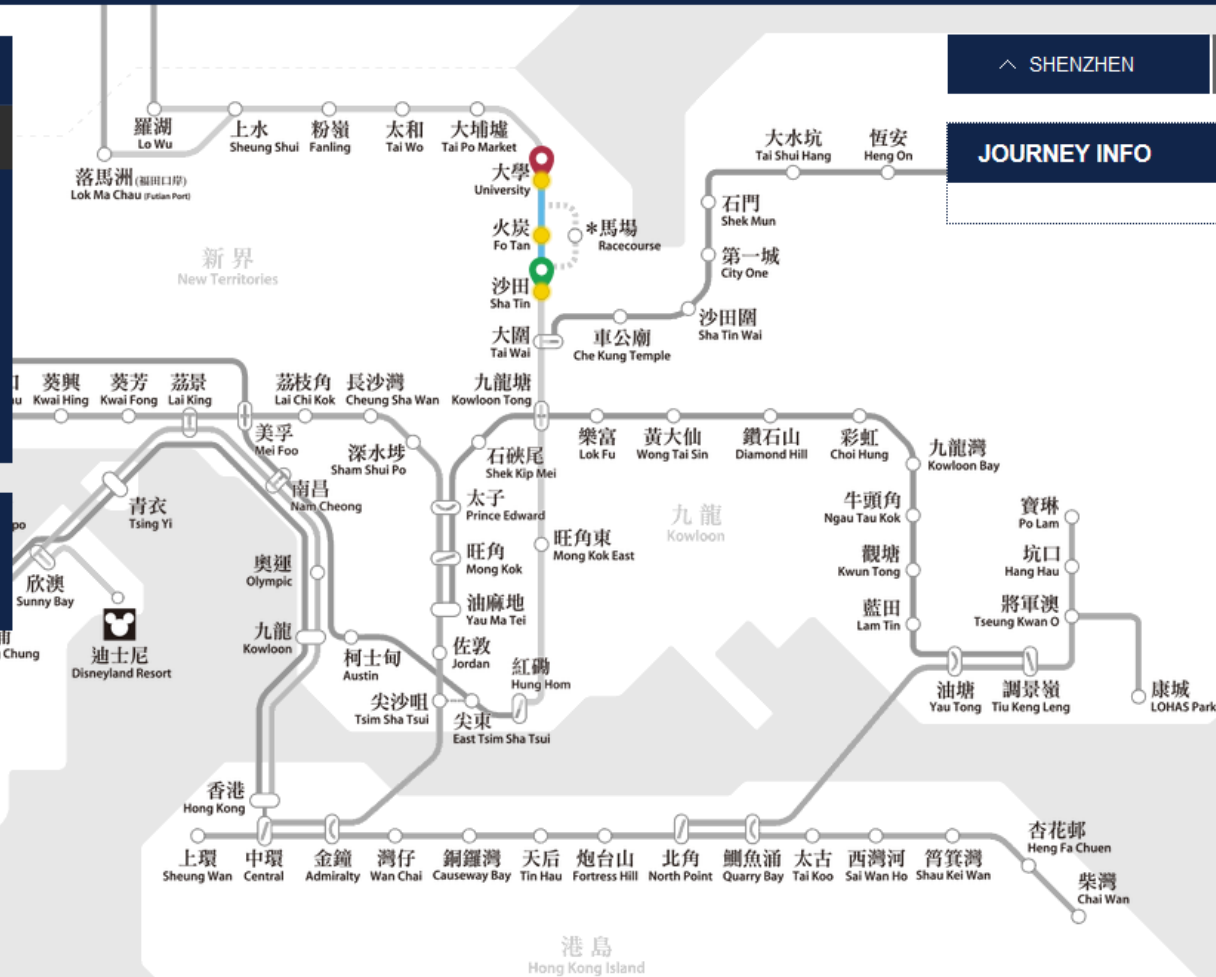

JOURNEY PLANNER

Station

Landmark

From:

Sha Tin

To:

University

Search

RECENT SEARCH

[Clear]

Sha Tin > University

JOURNEY INFO

[Show]

SHENZHEN