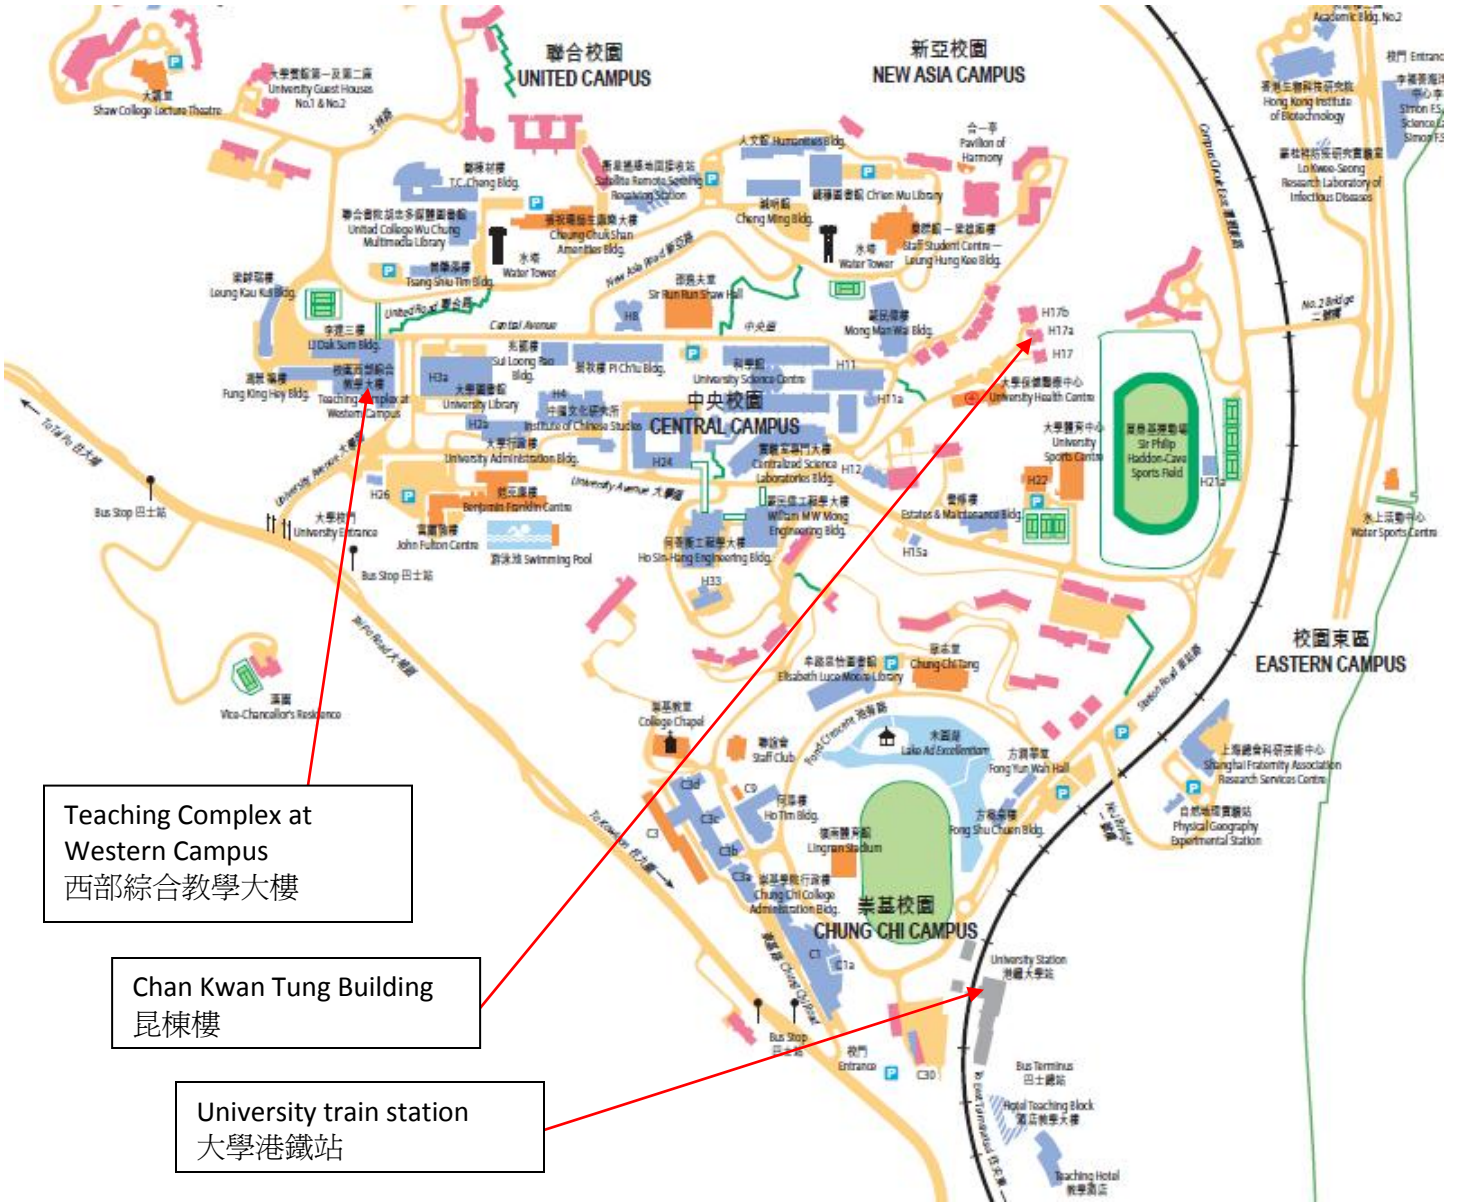

CUHK Map & Locations

Teaching Complex at Western Campus
西部綜合教學大樓

Chan Kwan Tung Building
昆棟樓

University train station
大學港鐵站

CUHK Central Campus