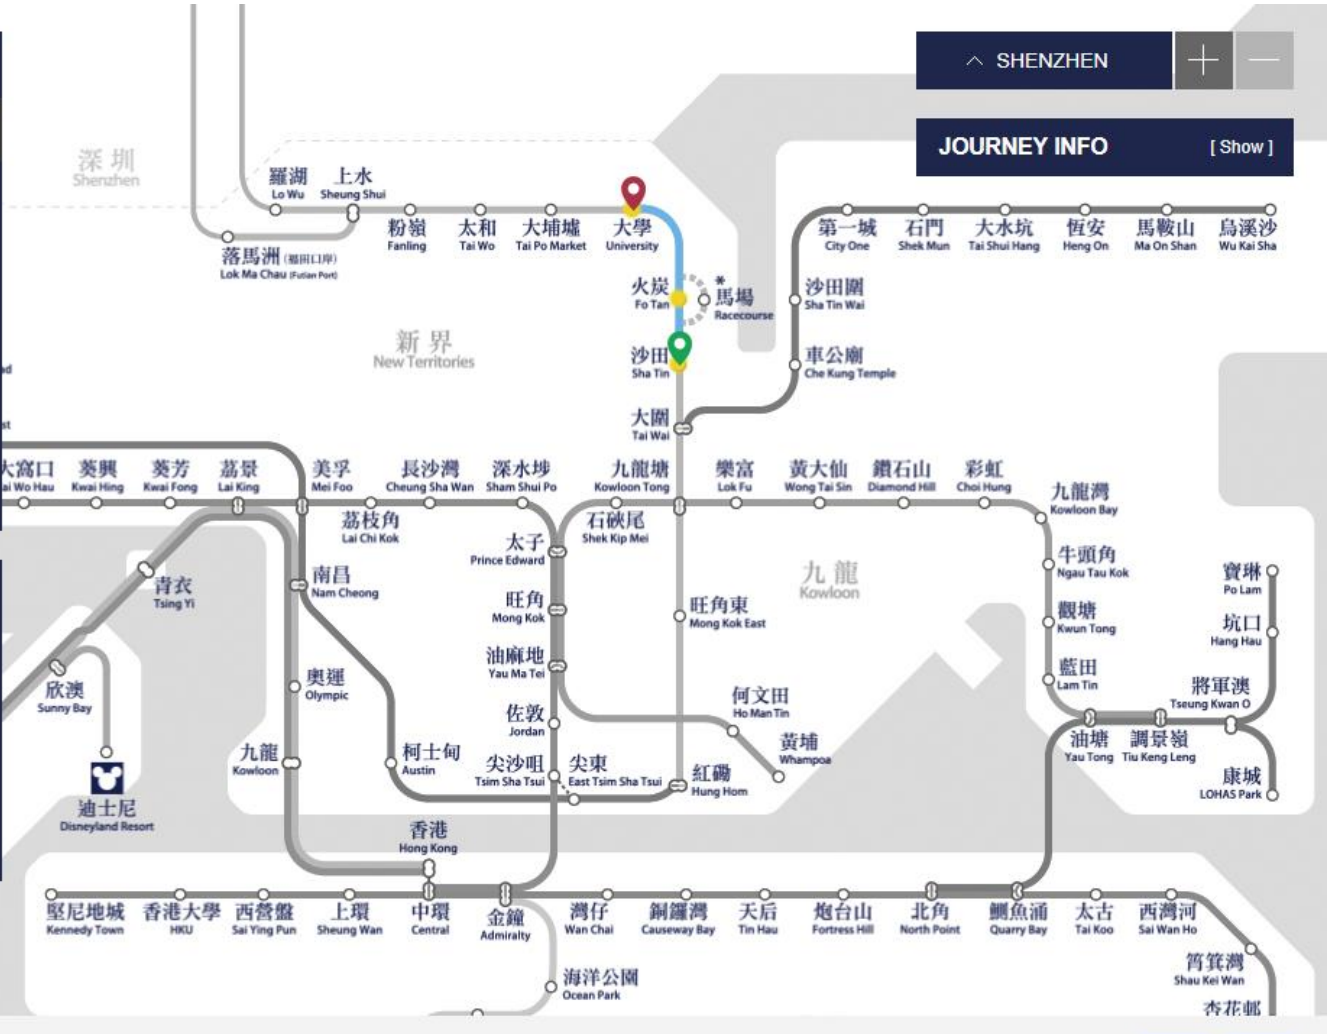

TRAIN TRIP PLANNER

Route Suggestion | Ticket Suggestion

Station
 Landmark

From:

To:

Search

Light Rail Route Suggestion | Bus Info | Intercity

RECENT SEARCH

[Clear]

- Sha Tin > University
- University > Lok Ma Chau
- University > Lo Wu
- University > Sha Tin
- Lok Ma Chau > University
- Prince Edward > University

^ SHENZHEN + -

JOURNEY INFO [Show]